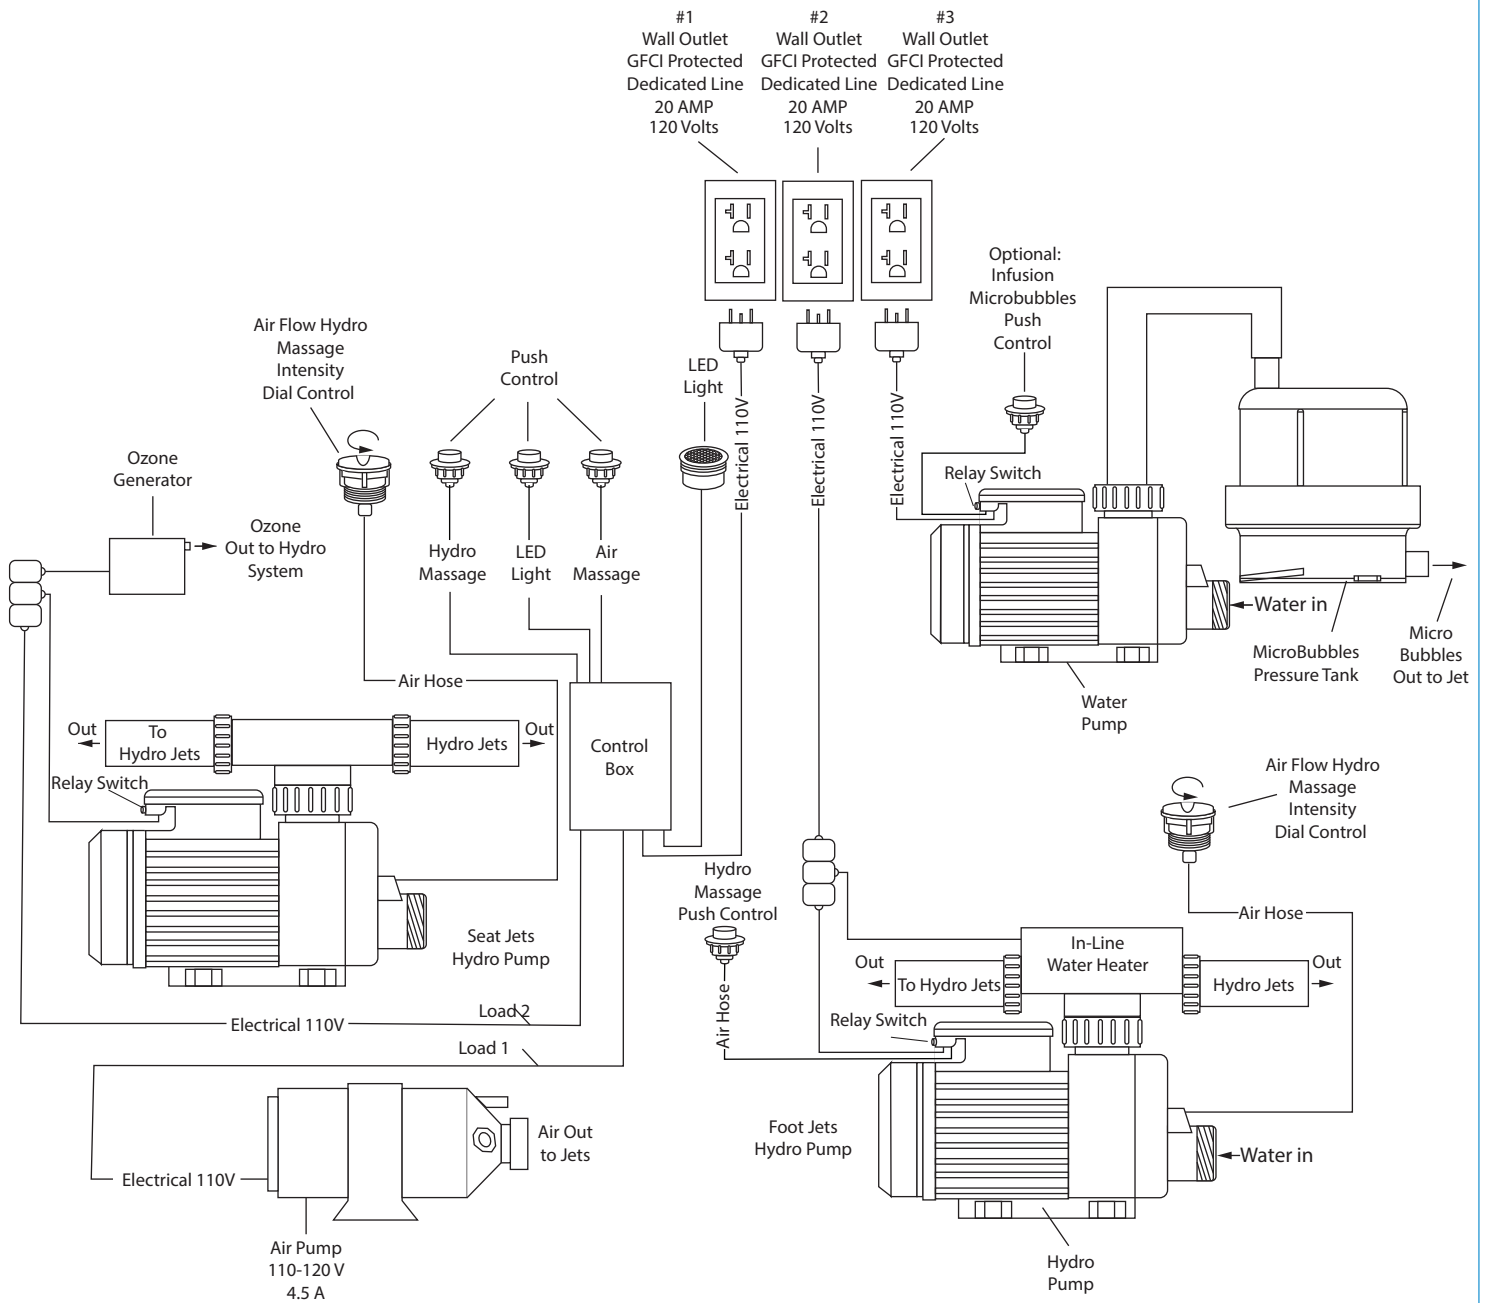

## Walk-in Tub Air + Hydro + Hydro Foot Therapeutic Massage + Microbubble Therapy Component Diagram

### 1. Air Massage System

- Refer to Technical drawing for jet Count
- Variable Speed Pump with Auto Purge
- ON/OFF Push Button

### 2. Hydro Massage System

- Hydro Pump
- Hydro Massage Air Flow Intensity Control
- ON/OFF Push Button