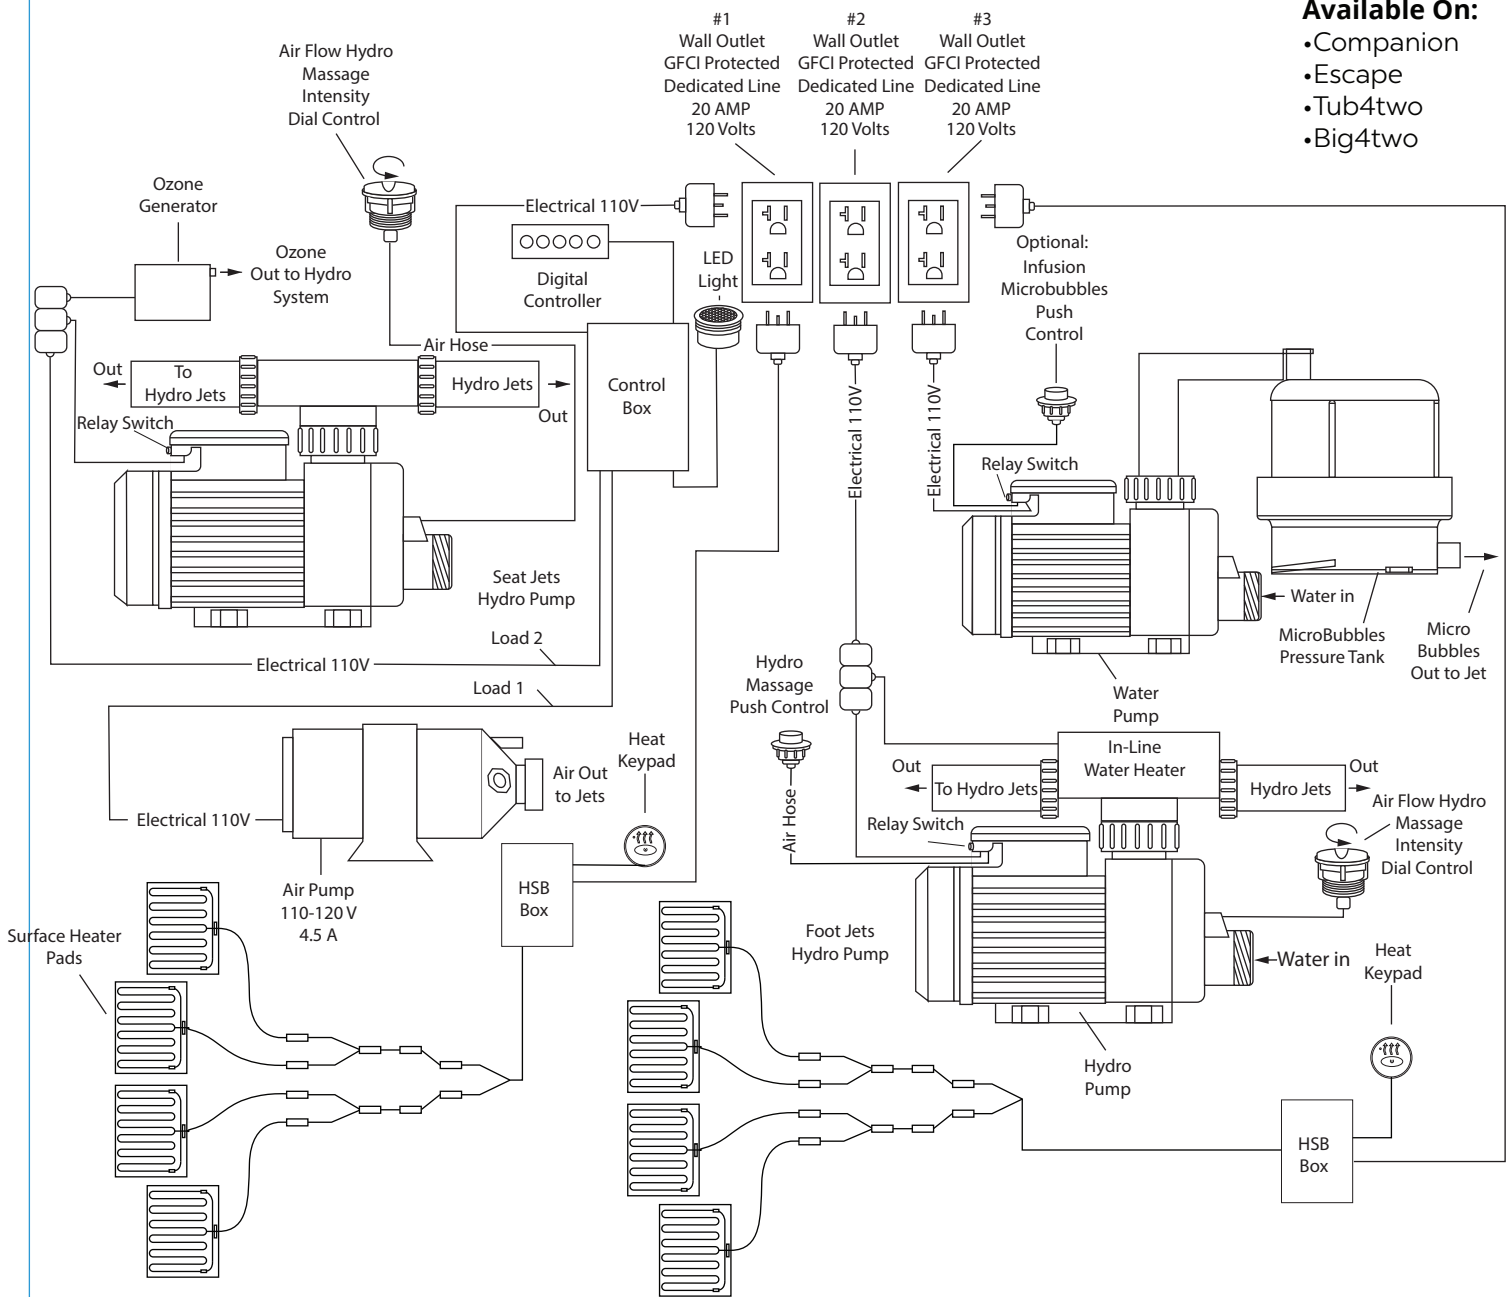

## Walk-in Tub Air + Hydro Therapeutic Massage + Hydro Foot + Microbubble Therapy + Heated Seat + Back Component Diagram With Digital Controller

### 1. Air Massage System

- Refer to Technical drawing for jet Count
- Variable Speed Pump with Auto Purge
- ON/OFF Digital Controller